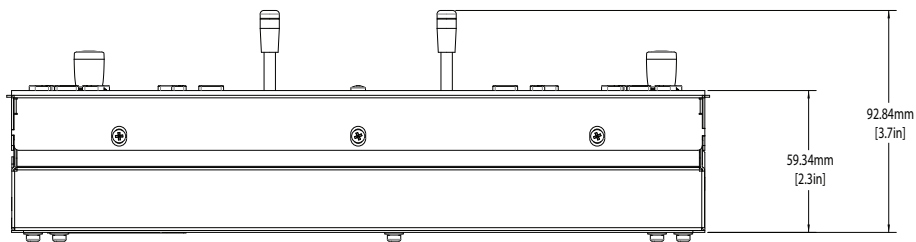

S6 Master Joystick Module