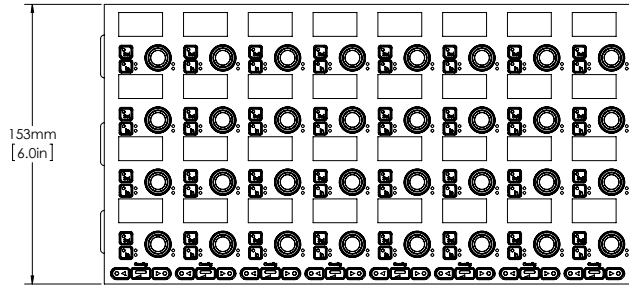

S6 Knob Module