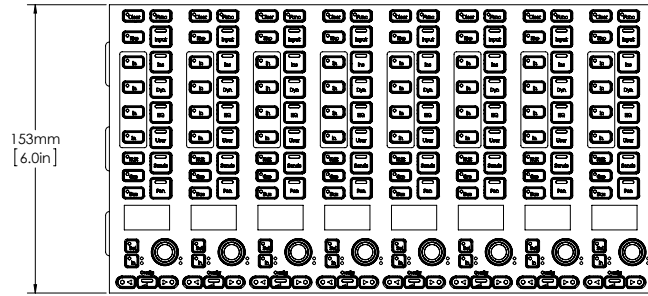

S6 Process Module