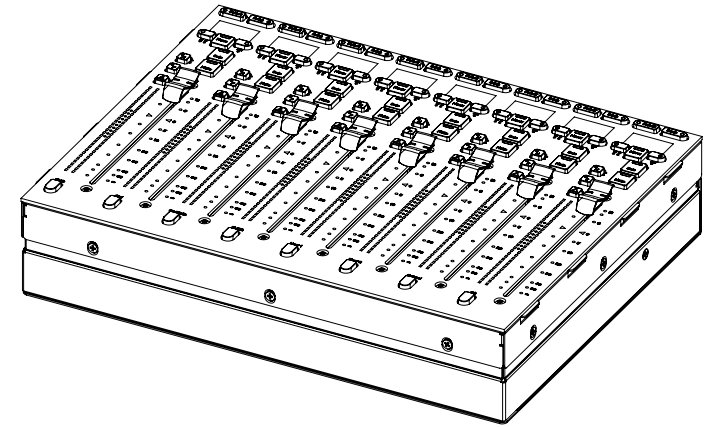

S6 Leg Frame-Full Depth Dimensions

**S6 LEG FRAME - FULL DEPTH
DIMENSIONS ARE IN MILLIMETERS
06-FEBRUARY-2014**

S6 Leg Frame-Reduced Depth Dimensions

SIDE COVER NOT SHOWN

S6 LEG FRAME - REDUCED DEPTH DIMENSIONS ARE IN MILLIMETERS
06-FEBUARY-2014

S6 Master Module

S6 Automation Module

S6 Fader Module

S6 Process Module

S6 Knob Module

S6 Master Joystick Module

S6 Master Post Module