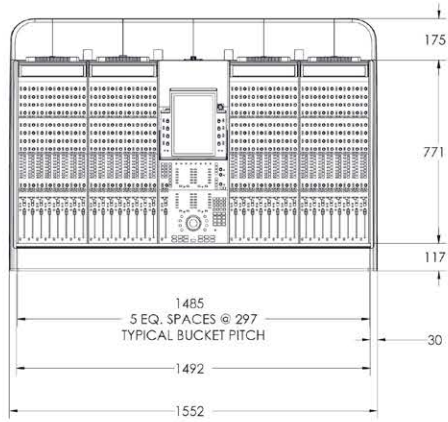

S6 Leg Frame-Full Depth Dimensions

**S6 LEG FRAME - FULL DEPTH
DIMENSIONS ARE IN MILLIMETERS
06-FEBRUARY-2014**

S6 Leg Frame-Reduced Depth Dimensions

SIDE COVER NOT SHOWN

S6 LEG FRAME - REDUCED DEPTH DIMENSIONS ARE IN MILLIMETERS
06-FEBUARY-2014