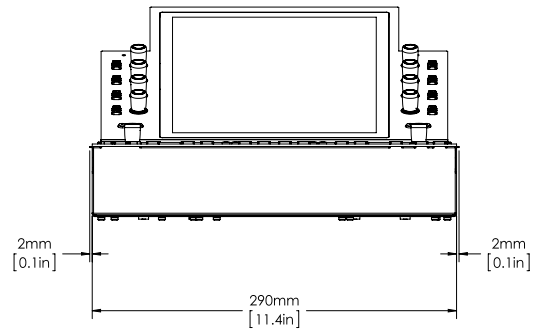

S6 Master Module