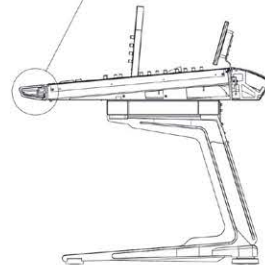

S6 Leg Frame-Full Depth Dimensions

**S6 LEG FRAME - FULL DEPTH
DIMENSIONS ARE IN MILLIMETERS
06-FEBRUARY-2014**

S6 Leg Frame-Reduced Depth Dimensions

SIDE COVER NOT SHOWN

S6 LEG FRAME - REDUCED DEPTH DIMENSIONS ARE IN MILLIMETERS
06-FEBUARY-2014