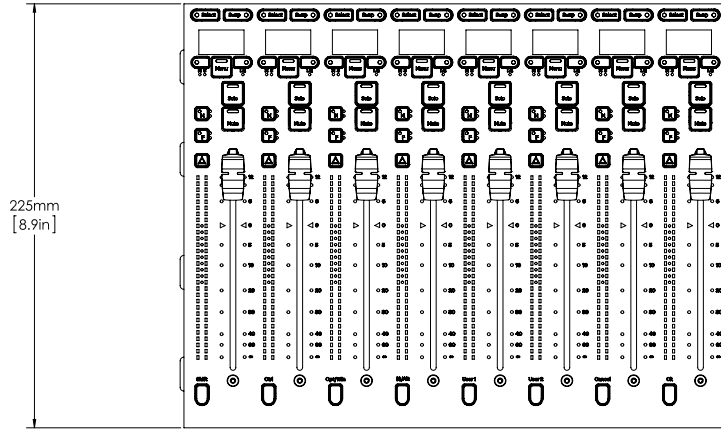

S6 Leg Frame-Full Depth Dimensions

**S6 LEG FRAME - FULL DEPTH
DIMENSIONS ARE IN MILLIMETERS
06-FEBRUARY-2014**

S6 Leg Frame-Reduced Depth Dimensions

SIDE COVER NOT SHOWN

S6 LEG FRAME - REDUCED DEPTH DIMENSIONS ARE IN MILLIMETERS
06-FEBUARY-2014

S6 Master Module

S6 Automation Module

S6 Fader Module

S6 Process Module

S6 Knob Module

S6 Master Joystick Module

S6 Master Post Module