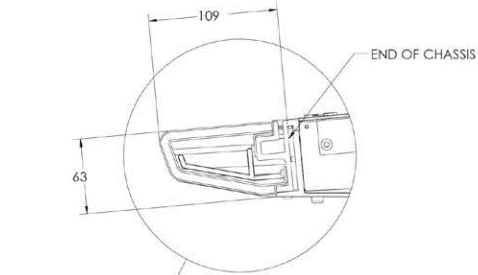

S6 Leg Frame-Full Depth Dimensions

**S6 LEG FRAME - FULL DEPTH
DIMENSIONS ARE IN MILLIMETERS
06-FEBRUARY-2014**

S6 Leg Frame-Reduced Depth Dimensions

SIDE COVER NOT SHOWN

S6 LEG FRAME - REDUCED DEPTH DIMENSIONS ARE IN MILLIMETERS
06-FEBUARY-2014