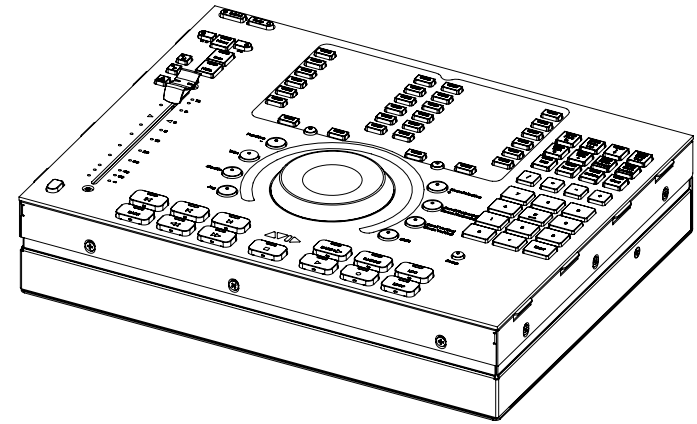

S6 Leg Frame-Full Depth Dimensions

**S6 LEG FRAME - FULL DEPTH
DIMENSIONS ARE IN MILLIMETERS
06-FEBRUARY-2014**

S6 Leg Frame-Reduced Depth Dimensions

SIDE COVER NOT SHOWN

S6 LEG FRAME - REDUCED DEPTH DIMENSIONS ARE IN MILLIMETERS
06-FEBUARY-2014

S6 Master Module

S6 Automation Module

S6 Fader Module

S6 Process Module

S6 Knob Module

S6 Master Joystick Module

S6 Master Post Module