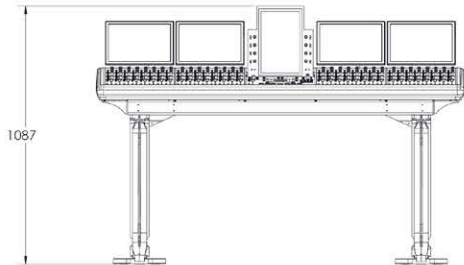

S6 Leg Frame-Full Depth Dimensions

**S6 LEG FRAME - FULL DEPTH
DIMENSIONS ARE IN MILLIMETERS
06-FEBRUARY-2014**

S6 Leg Frame-Reduced Depth Dimensions

SIDE COVER NOT SHOWN

S6 LEG FRAME - REDUCED DEPTH DIMENSIONS ARE IN MILLIMETERS
06-FEBUARY-2014