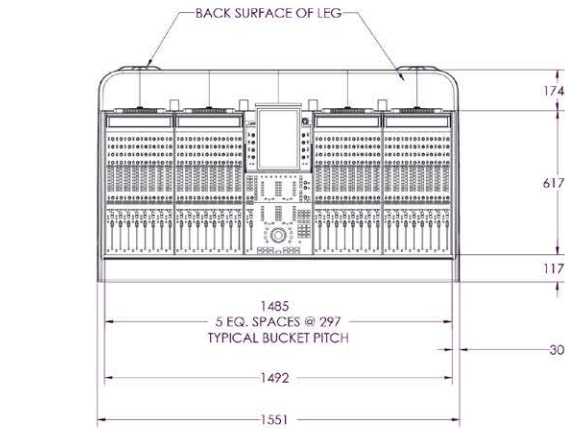

S6 Leg Frame-Full Depth Dimensions

**S6 LEG FRAME - FULL DEPTH
DIMENSIONS ARE IN MILLIMETERS
06-FEBRUARY-2014**

S6 Leg Frame-Reduced Depth Dimensions

SIDE COVER NOT SHOWN

S6 LEG FRAME - REDUCED DEPTH DIMENSIONS ARE IN MILLIMETERS
06-FEBUARY-2014