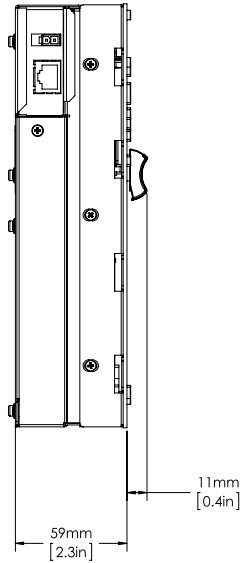

S6 Leg Frame-Full Depth Dimensions

**S6 LEG FRAME - FULL DEPTH
DIMENSIONS ARE IN MILLIMETERS
06-FEBRUARY-2014**

S6 Leg Frame-Reduced Depth Dimensions

SIDE COVER NOT SHOWN

S6 LEG FRAME - REDUCED DEPTH DIMENSIONS ARE IN MILLIMETERS
06-FEBUARY-2014

S6 Master Module

S6 Automation Module

S6 Fader Module

S6 Process Module

S6 Knob Module

S6 Master Joystick Module

S6 Master Post Module