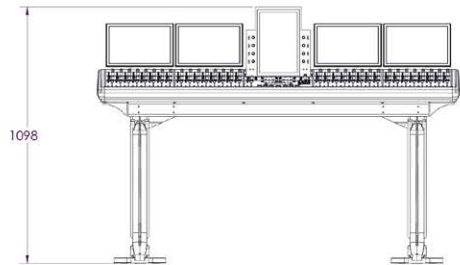

S6 Leg Frame-Full Depth Dimensions

**S6 LEG FRAME - FULL DEPTH
DIMENSIONS ARE IN MILLIMETERS
06-FEBRUARY-2014**

S6 Leg Frame-Reduced Depth Dimensions

SIDE COVER NOT SHOWN

S6 LEG FRAME - REDUCED DEPTH DIMENSIONS ARE IN MILLIMETERS
06-FEBUARY-2014