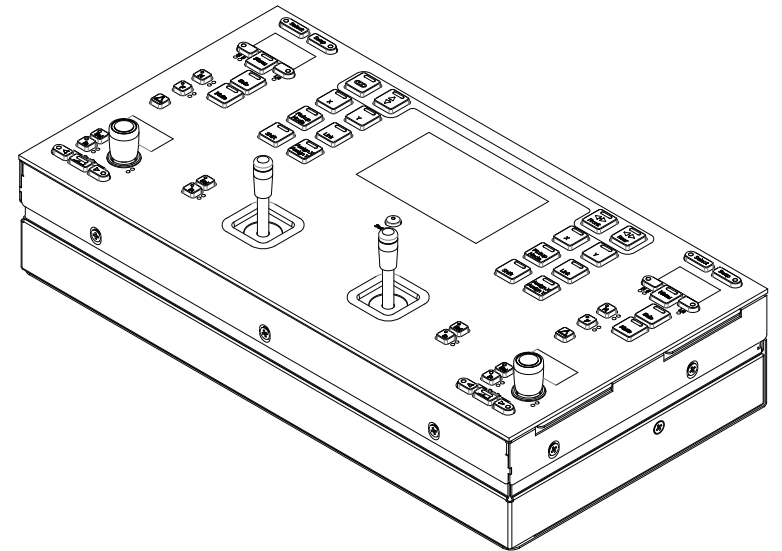

S6 Leg Frame-Full Depth Dimensions

**S6 LEG FRAME - FULL DEPTH
DIMENSIONS ARE IN MILLIMETERS
06-FEBRUARY-2014**

S6 Leg Frame-Reduced Depth Dimensions

SIDE COVER NOT SHOWN

S6 LEG FRAME - REDUCED DEPTH DIMENSIONS ARE IN MILLIMETERS
06-FEBUARY-2014

S6 Master Module

S6 Automation Module

S6 Fader Module

S6 Process Module

S6 Knob Module

S6 Master Joystick Module

S6 Master Post Module