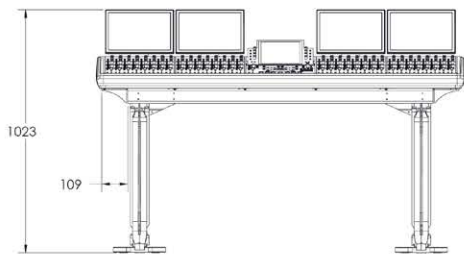

S6 Leg Frame-Full Depth Dimensions

**S6 LEG FRAME - FULL DEPTH
DIMENSIONS ARE IN MILLIMETERS
06-FEBRUARY-2014**

S6 Leg Frame-Reduced Depth Dimensions

SIDE COVER NOT SHOWN

S6 LEG FRAME - REDUCED DEPTH DIMENSIONS ARE IN MILLIMETERS
06-FEBUARY-2014