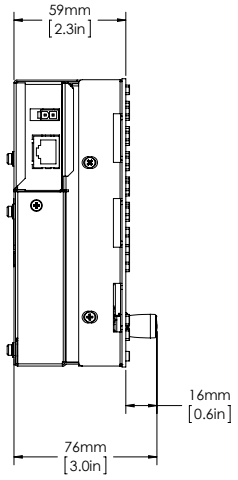

S6 Process Module