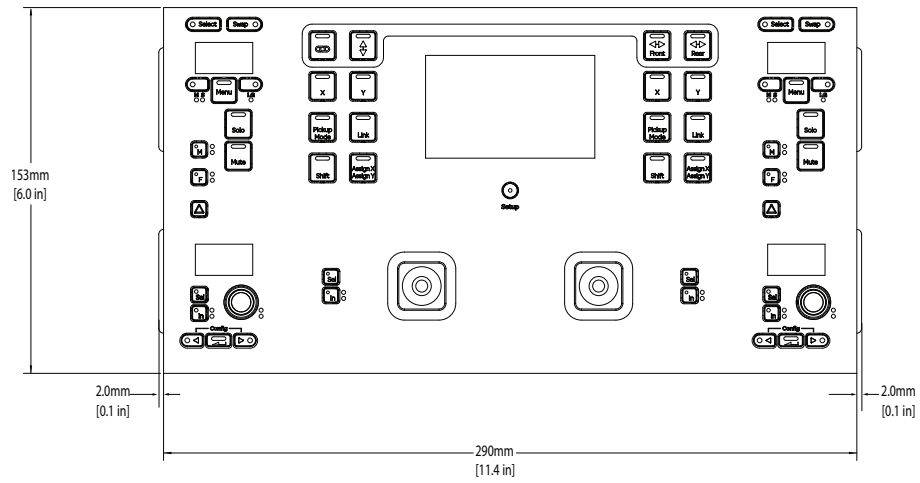

S6 Master Joystick Module