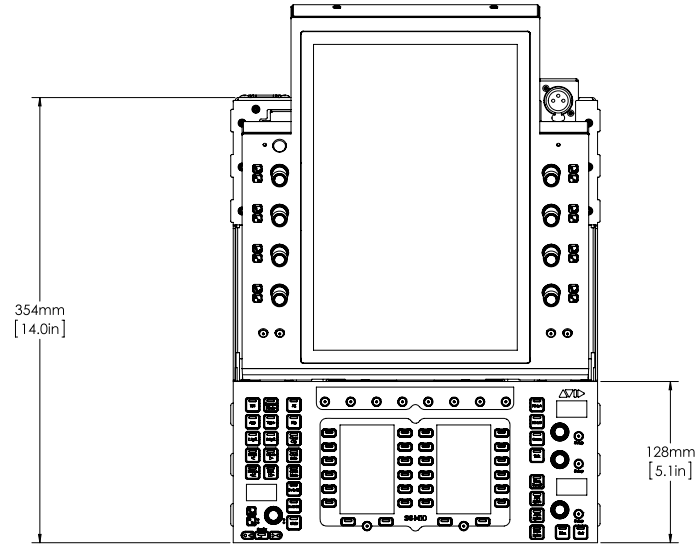

S6 Leg Frame-Full Depth Dimensions

**S6 LEG FRAME - FULL DEPTH
DIMENSIONS ARE IN MILLIMETERS
06-FEBRUARY-2014**

S6 Leg Frame-Reduced Depth Dimensions

SIDE COVER NOT SHOWN

S6 LEG FRAME - REDUCED DEPTH DIMENSIONS ARE IN MILLIMETERS
06-FEBUARY-2014

S6 Master Module

S6 Automation Module

S6 Fader Module

S6 Process Module

S6 Knob Module

S6 Master Joystick Module

S6 Master Post Module