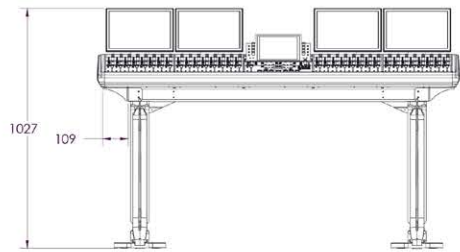

S6 Leg Frame-Full Depth Dimensions

**S6 LEG FRAME - FULL DEPTH
DIMENSIONS ARE IN MILLIMETERS
06-FEBRUARY-2014**

S6 Leg Frame-Reduced Depth Dimensions

SIDE COVER NOT SHOWN

S6 LEG FRAME - REDUCED DEPTH DIMENSIONS ARE IN MILLIMETERS
06-FEBUARY-2014