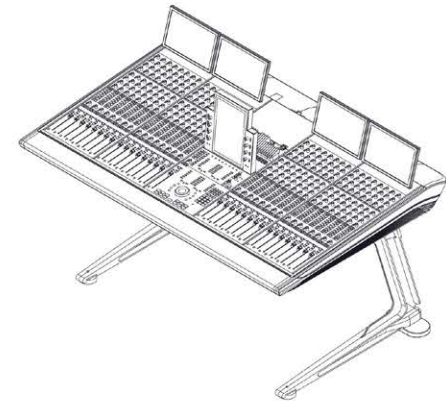

S6 Leg Frame-Full Depth Dimensions

**S6 LEG FRAME - FULL DEPTH
DIMENSIONS ARE IN MILLIMETERS
06-FEBRUARY-2014**

S6 Leg Frame-Reduced Depth Dimensions

SIDE COVER NOT SHOWN

S6 LEG FRAME - REDUCED DEPTH DIMENSIONS ARE IN MILLIMETERS
06-FEBUARY-2014

S6 Master Module

S6 Automation Module

S6 Fader Module

S6 Process Module

S6 Knob Module

S6 Master Joystick Module

S6 Master Post Module