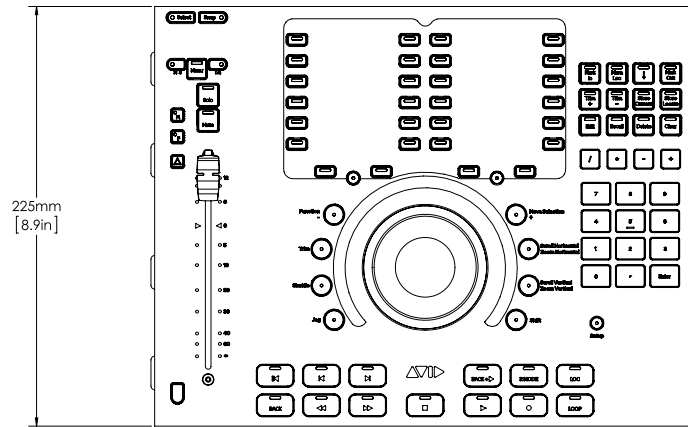

S6 Leg Frame-Full Depth Dimensions

**S6 LEG FRAME - FULL DEPTH
DIMENSIONS ARE IN MILLIMETERS
06-FEBRUARY-2014**

S6 Leg Frame-Reduced Depth Dimensions

SIDE COVER NOT SHOWN

S6 LEG FRAME - REDUCED DEPTH DIMENSIONS ARE IN MILLIMETERS
06-FEBUARY-2014

S6 Master Module

S6 Automation Module

S6 Fader Module

S6 Process Module

S6 Knob Module

S6 Master Joystick Module

S6 Master Post Module