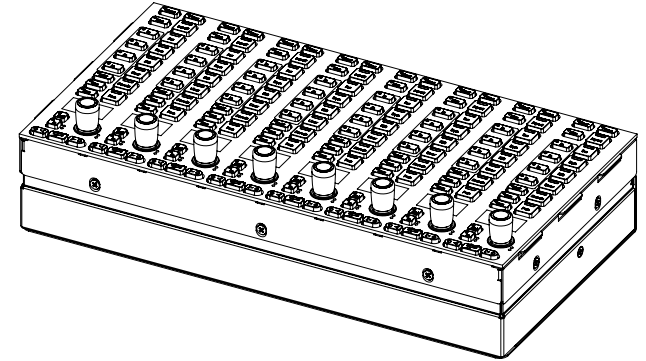

S6 Leg Frame-Full Depth Dimensions

**S6 LEG FRAME - FULL DEPTH
DIMENSIONS ARE IN MILLIMETERS
06-FEBRUARY-2014**

S6 Leg Frame-Reduced Depth Dimensions

SIDE COVER NOT SHOWN

S6 LEG FRAME - REDUCED DEPTH DIMENSIONS ARE IN MILLIMETERS
06-FEBUARY-2014

S6 Master Module

S6 Automation Module

S6 Fader Module

S6 Process Module

S6 Knob Module

S6 Master Joystick Module

S6 Master Post Module