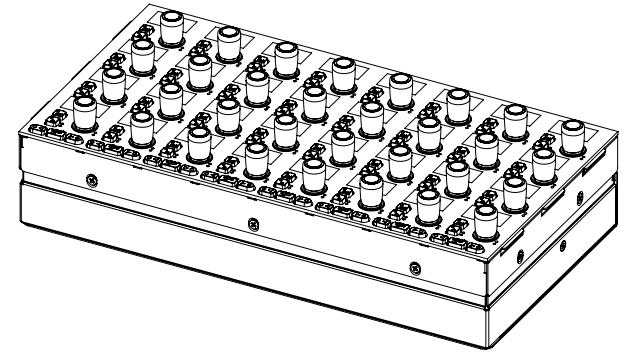

S6 Leg Frame-Full Depth Dimensions

**S6 LEG FRAME - FULL DEPTH
DIMENSIONS ARE IN MILLIMETERS
06-FEBRUARY-2014**

S6 Leg Frame-Reduced Depth Dimensions

SIDE COVER NOT SHOWN

S6 LEG FRAME - REDUCED DEPTH DIMENSIONS ARE IN MILLIMETERS
06-FEBUARY-2014

S6 Master Module

S6 Automation Module

S6 Fader Module

S6 Process Module

S6 Knob Module

S6 Master Joystick Module

S6 Master Post Module