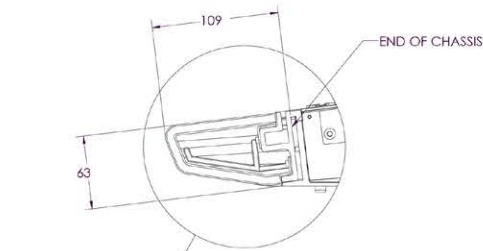

S6 Leg Frame-Full Depth Dimensions

**S6 LEG FRAME - FULL DEPTH
DIMENSIONS ARE IN MILLIMETERS
06-FEBRUARY-2014**

S6 Leg Frame-Reduced Depth Dimensions

SIDE COVER NOT SHOWN

S6 LEG FRAME - REDUCED DEPTH DIMENSIONS ARE IN MILLIMETERS
06-FEBUARY-2014