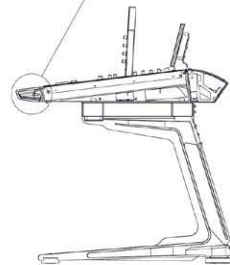

S6 Leg Frame-Full Depth Dimensions

**S6 LEG FRAME - FULL DEPTH
DIMENSIONS ARE IN MILLIMETERS
06-FEBRUARY-2014**

S6 Leg Frame-Reduced Depth Dimensions

SIDE COVER NOT SHOWN

S6 LEG FRAME - REDUCED DEPTH DIMENSIONS ARE IN MILLIMETERS
06-FEBUARY-2014

S6 Master Module

S6 Automation Module

S6 Fader Module

S6 Process Module

S6 Knob Module

S6 Master Joystick Module

S6 Master Post Module