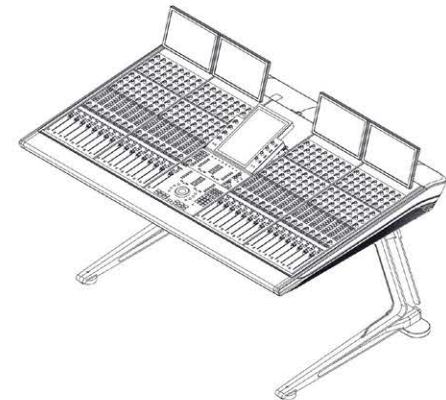

S6 Leg Frame-Full Depth Dimensions

**S6 LEG FRAME - FULL DEPTH
DIMENSIONS ARE IN MILLIMETERS
06-FEBRUARY-2014**

S6 Leg Frame-Reduced Depth Dimensions

SIDE COVER NOT SHOWN

S6 LEG FRAME - REDUCED DEPTH DIMENSIONS ARE IN MILLIMETERS
06-FEBUARY-2014

S6 Master Module

S6 Automation Module

S6 Fader Module

S6 Process Module

S6 Knob Module

S6 Master Joystick Module

S6 Master Post Module