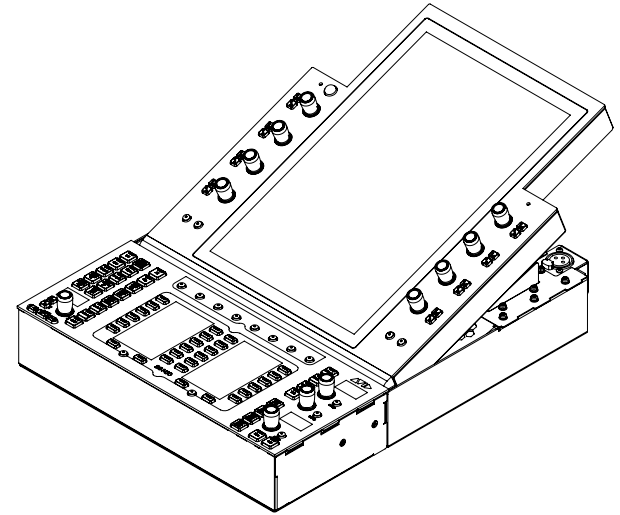

S6 Leg Frame-Full Depth Dimensions

**S6 LEG FRAME - FULL DEPTH
DIMENSIONS ARE IN MILLIMETERS
06-FEBRUARY-2014**

S6 Leg Frame-Reduced Depth Dimensions

SIDE COVER NOT SHOWN

S6 LEG FRAME - REDUCED DEPTH DIMENSIONS ARE IN MILLIMETERS
06-FEBUARY-2014

S6 Master Module

S6 Automation Module

S6 Fader Module

S6 Process Module

S6 Knob Module

S6 Master Joystick Module

S6 Master Post Module